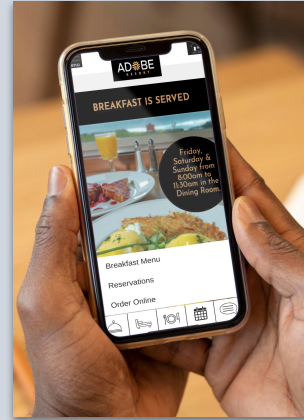

Lynette Slape

Graphic & Web Designer

lynetteslape.com

Website Design:

App Content Layout Design:

Business Card Design:

Slideshow Design:

 **RIVERHOUSE LODGE**